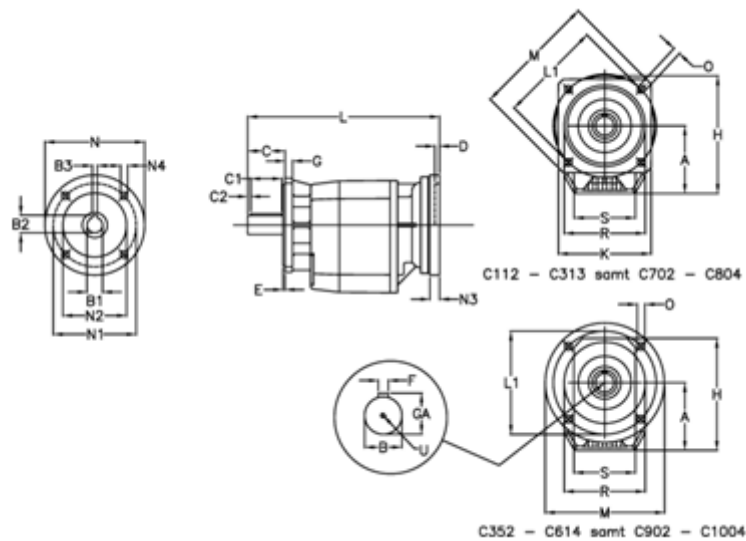

Article number: 406008400002430
 Description: Helical gearbox
 C803F-4000-P80B5

Measures

A = 247.0	D = 4.0	L1 = 350	R = 320
B = 80	E = 5	M = 400	S = 300
B1 = 19	F = 22	N = 200	U = M20x42
B2 = 21.8	G = 20	N1 = 165	
B3 = 6	GA = 85.0	N2 = 130	
C = 140	H = 422.0	N3 = 0	
C1 = 110	K = 350	N4 = M10x12	
C2 = 15	L = 533.0	O = 18.0	